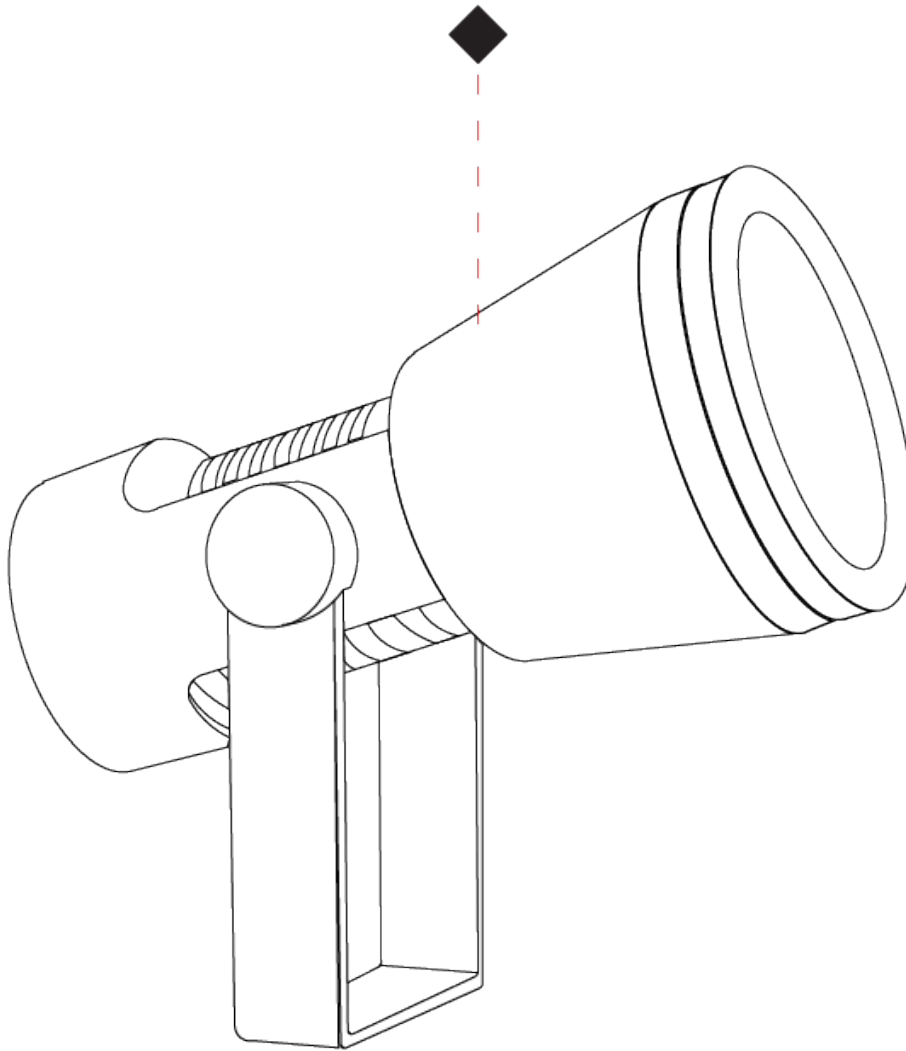

SPRING STANDARD SURFACE

E9F398-

PROJECT

TYPE

SPECIFIER

QUANTITY

DATE

E