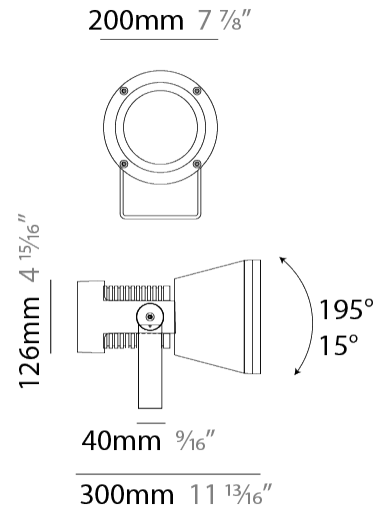

PROJECT	_____
TYPE	_____
SPECIFIER	_____
QUANTITY	_____
DATE	_____

SPRING STANDARD SURFACE

E9F398-

base number	Finish	Lens
	Options	Options

1. To build a product code in our configurator select the specify button on the base model # product page
2. To build a manual product code on this datasheet choose from the options listed below in blue font and add the suffix to the base model #

GENERAL

Series: Spring
Subseries: Spring Standard
Brand: Platek
Division: Exterior
Mounting Type: Surface
Mounting Location: Above Ground
Subcategory: Flood

PHYSICAL

Shape: Cone
Diameter (mm): 200
Diameter (in): 7 7/8
Length (mm): 300
Length (in): 11 13/16
Light Distribution: Adjustable / Direct
Weight (kg): 4.8
Weight (lbs): 10.58
Diffuser: Clear tempered glass
Fixture Finish: BLK / WHI / GRY / COR / ANT / BRZ
Fixture Material: Aluminum Die Cast

ELECTRICAL

Lamp Type: LED
Total Output Wattage (W): 35
Dimming: Bluetooth technology or DMX
Control Gear: DMX
Driver Included: No
Driver Location: Remote
Driver Type: Constant Current - Universal
Driver Class: Class 2
Input Voltage (V): 120 - 277
Constant Current (MA): 500

LED

Number of LEDs: 24
Color Temperature (°K): RGBW
CRI: >80 CRI
Lamp Life (hrs): 60000
Special LEDs offerings: RGBW

OPTICAL

Optic°: 9 / 28 / 45
Adjustability: Tilt +195° / - 15°

RATINGS AND CERTIFICATIONS

Certified By: Certified for North American Standards
IP rating: IP65
IK Rating: IK06